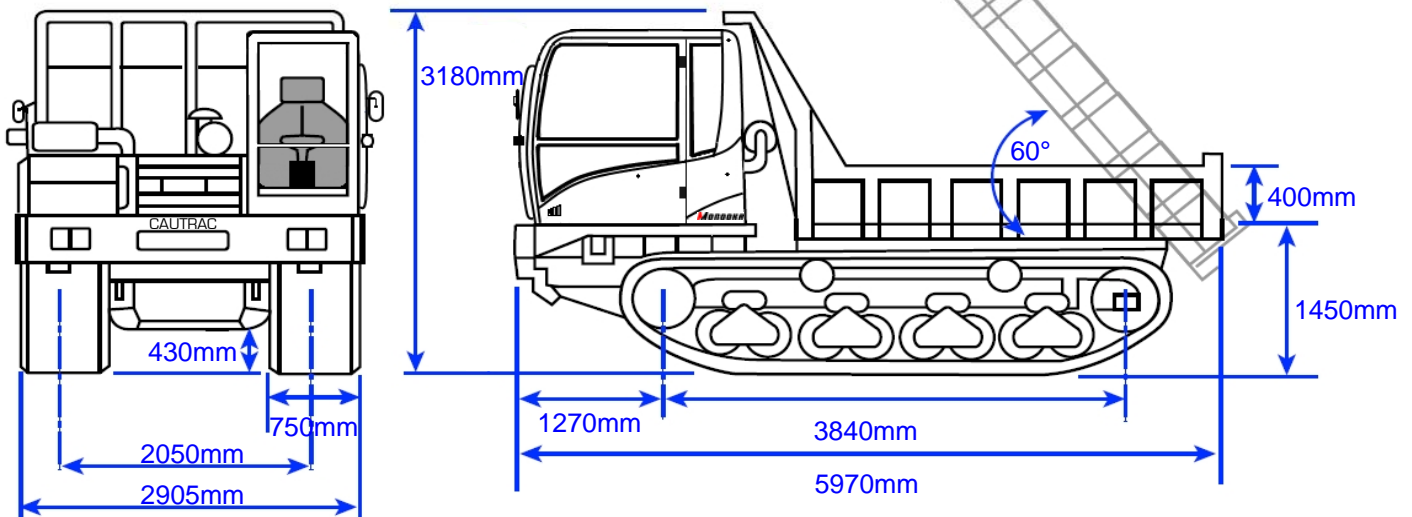

## ENGINE

Make: **CAT**

Model: C 7

6 cylinder, Displacement: 7.242 litre

252 PS / 167KW @ 2200 rpm

Fuel Tank capacity: 240 Litres

Machine weight: 13500Kg

Payload: 11000Kg

## PERFORMANCE

Travel speed: - Low 0 ~ 8 kph

Travel speed: - High 0 ~ 12 kph

Gradeability: (empty) 30 degrees

Ground Pressure empty: 0.22 Kg/cm<sup>2</sup>

Ground Pressure loaded: 0.40kg/cm<sup>2</sup>

Track width: 750mm