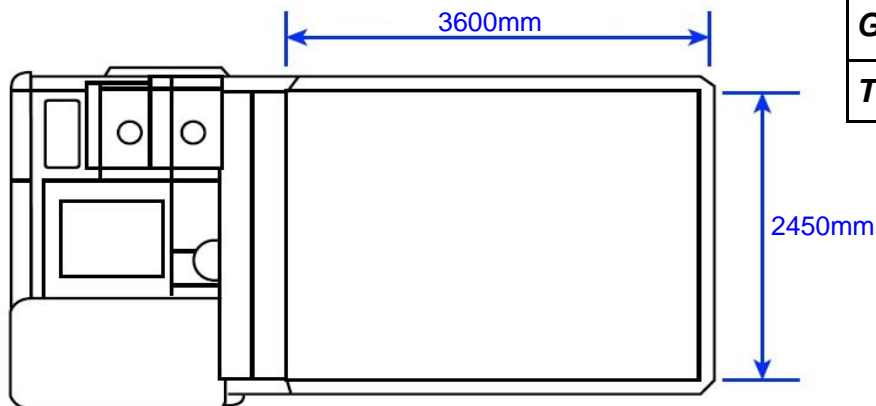

## PERFORMANCE

Travel speed: - Low 0 ~ 8 kph

Travel speed: - High 0 ~ 12 kph

Gradeability: (empty) 30 degrees

Ground Pressure empty: 0.22 Kg/cm<sup>2</sup>

Ground Pressure loaded: 0.40kg/cm<sup>2</sup>

Track width: 750mm